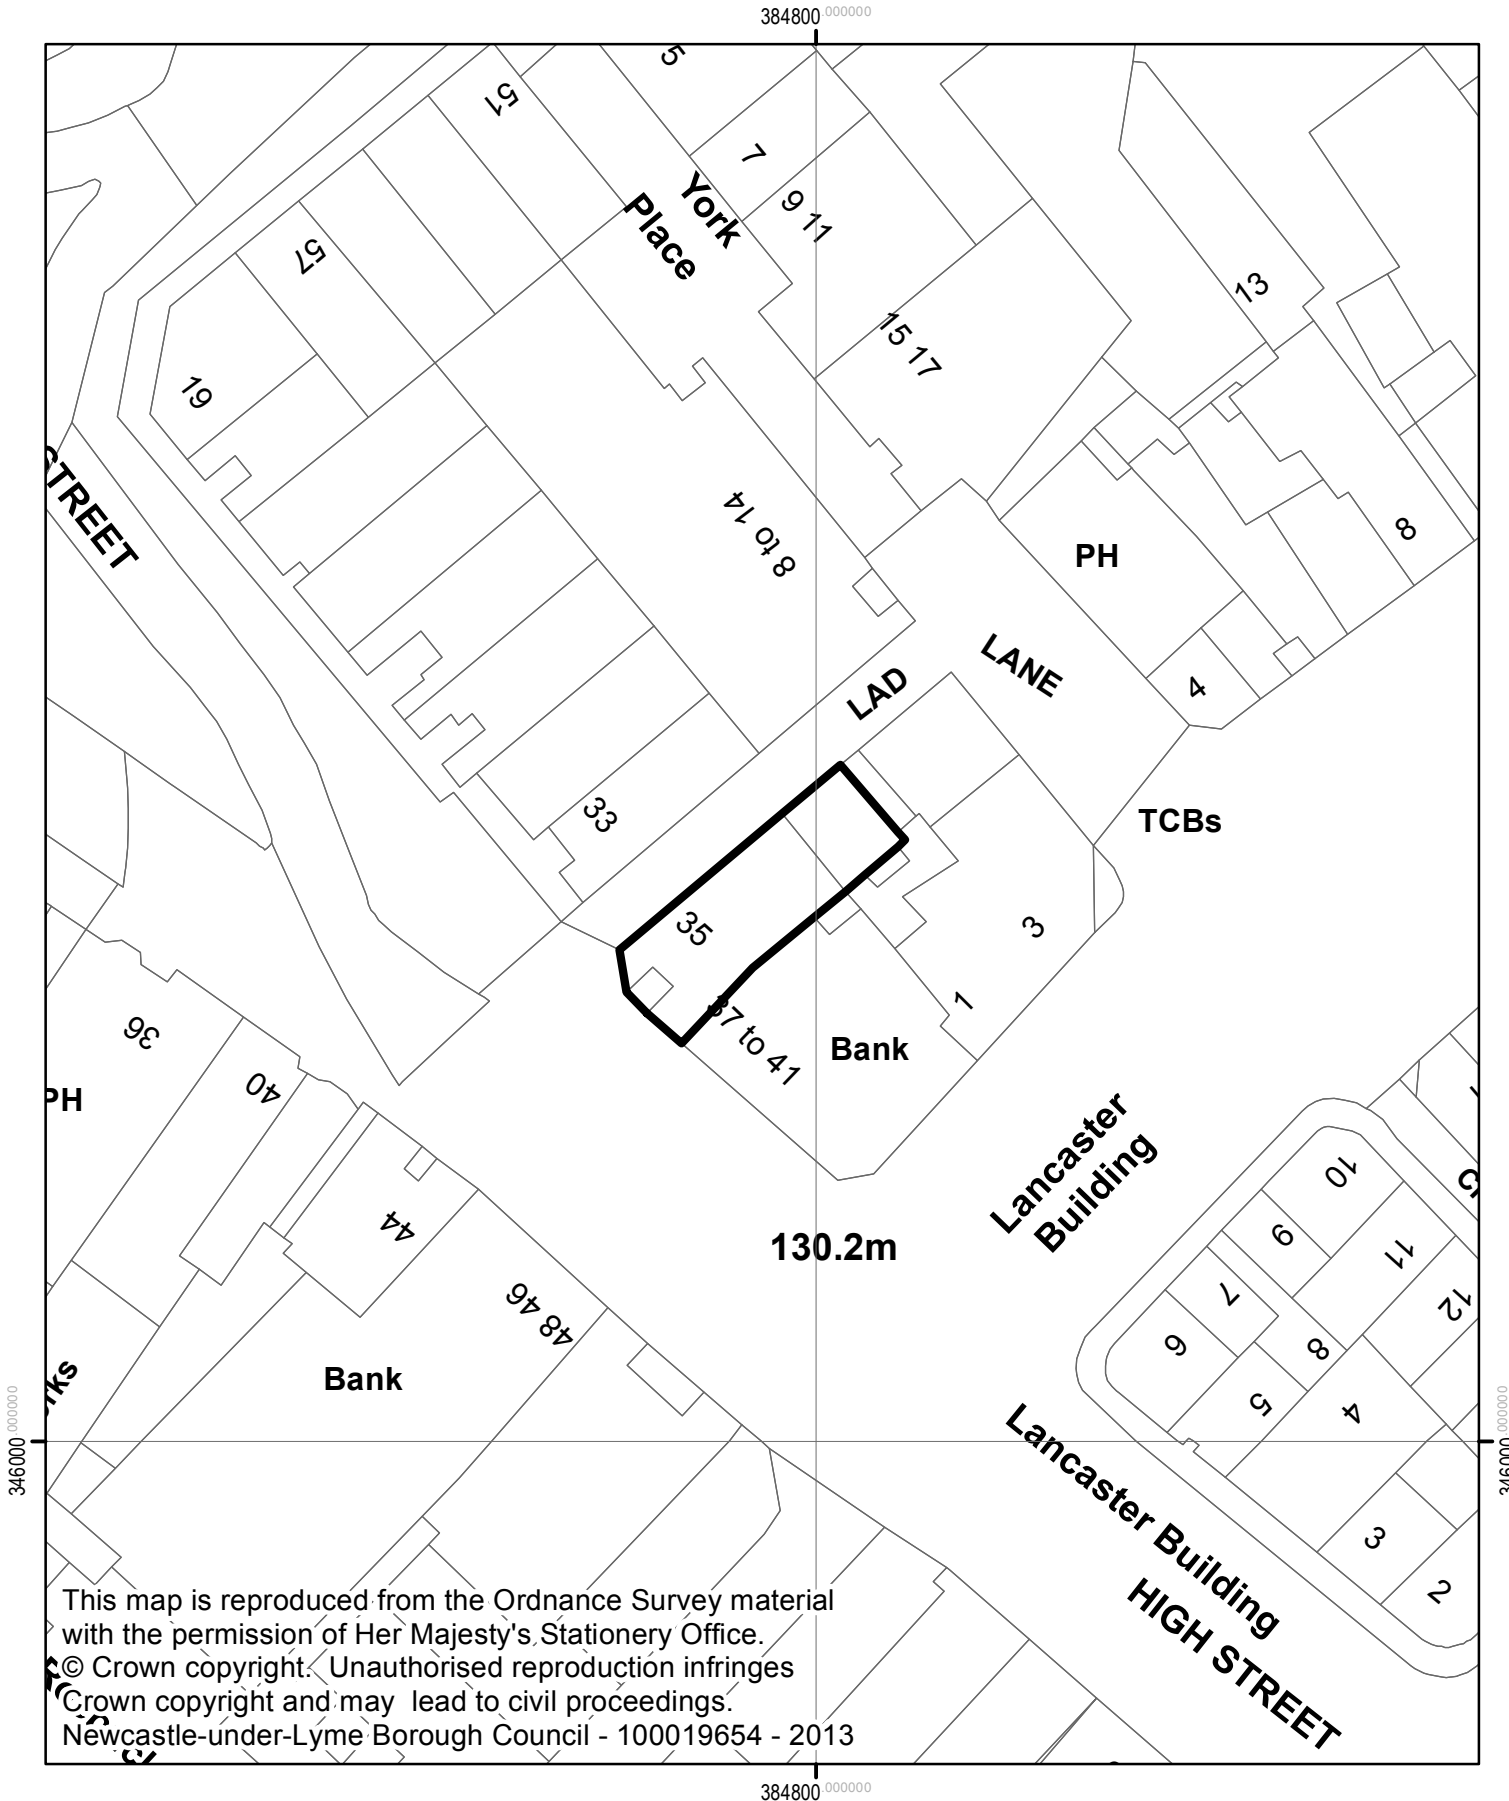

14/00283/FUL
35 High Street, Newcastle

NEWCASTLE-UNDER-LYME
BOROUGH COUNCIL

This map is reproduced from the Ordnance Survey material with the permission of Her Majesty's Stationery Office.
© Crown copyright. Unauthorised reproduction infringes Crown copyright and may lead to civil proceedings.
Newcastle-under-Lyme Borough Council - 100019654 - 2013